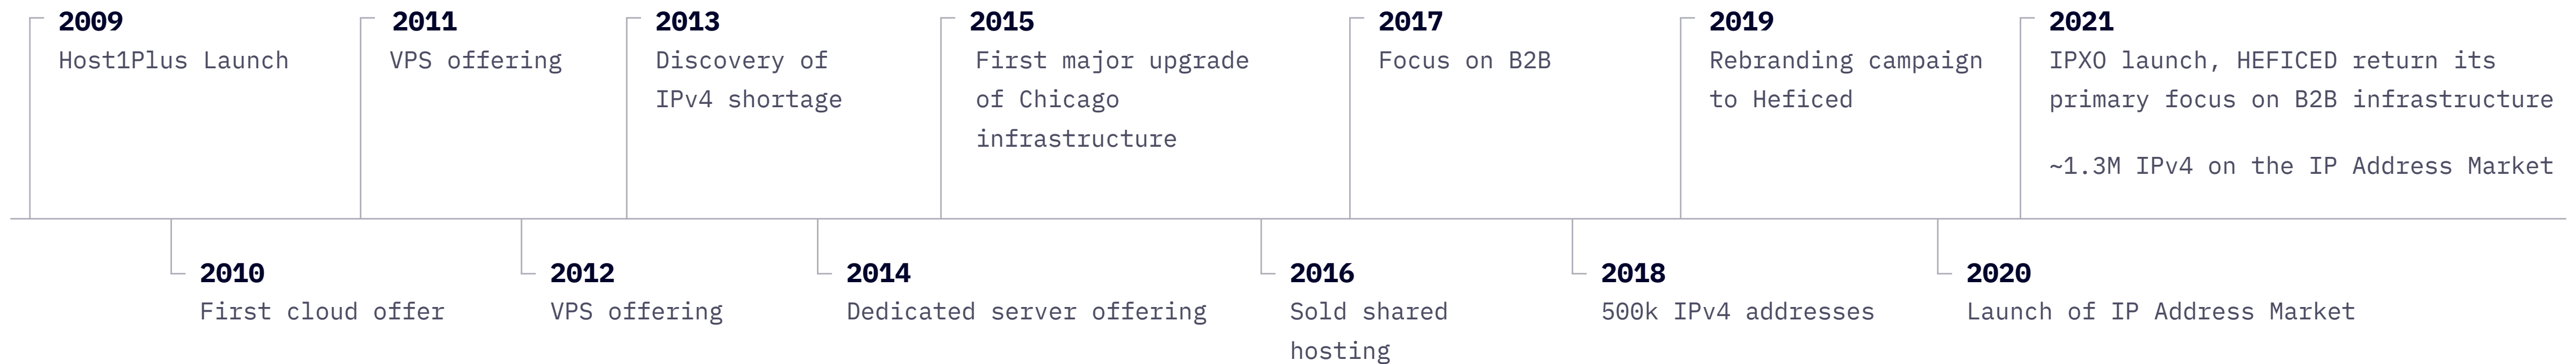

# History & Evolution

*"Heficed's vision is to become the number one online platform for network engineering, including IP address management, and to introduce new standards to the market by combining the APIs of the various Regional Internet Registries (RIRs) across the globe."*