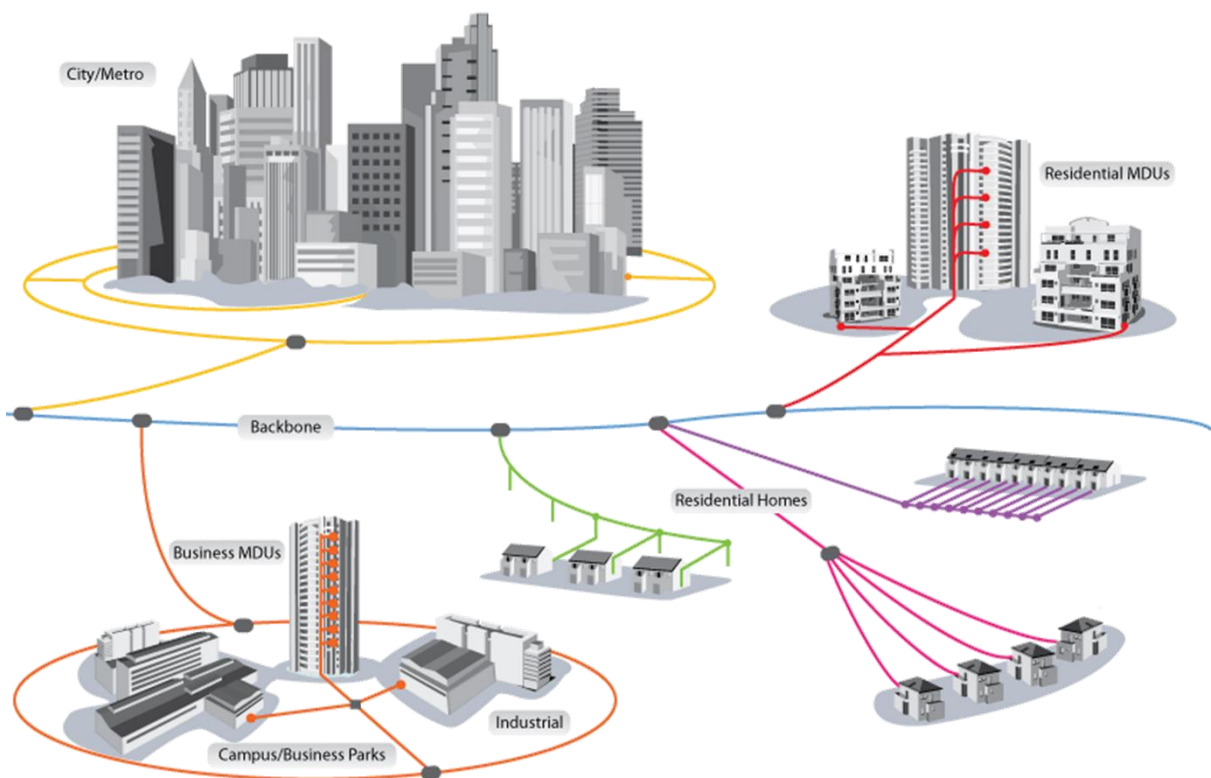

Live Services at the Rack Centre

L2 & L3 Leased Lines to Medallion over protected routes, up to 10Gbps. Leased Lines to any part of the country over a mix of fibre and MW.

Services on the Roadmap

L2 & L3 Leased Lines to MDXi, WACS, ACE, SAT3 over protected routes, up to 10Gbps. To be ready in Q1, 2021.

Unique Service Proposition

Personal Account Manager, Native Ethernet Circuits, Low Latency, and Premium Support Channels.

Social Media Links

Facebook-<https://www.facebook.com/cedarviewng/>

Instagram-

<https://www.instagram.com/cedarviewcommunicationsltd/>