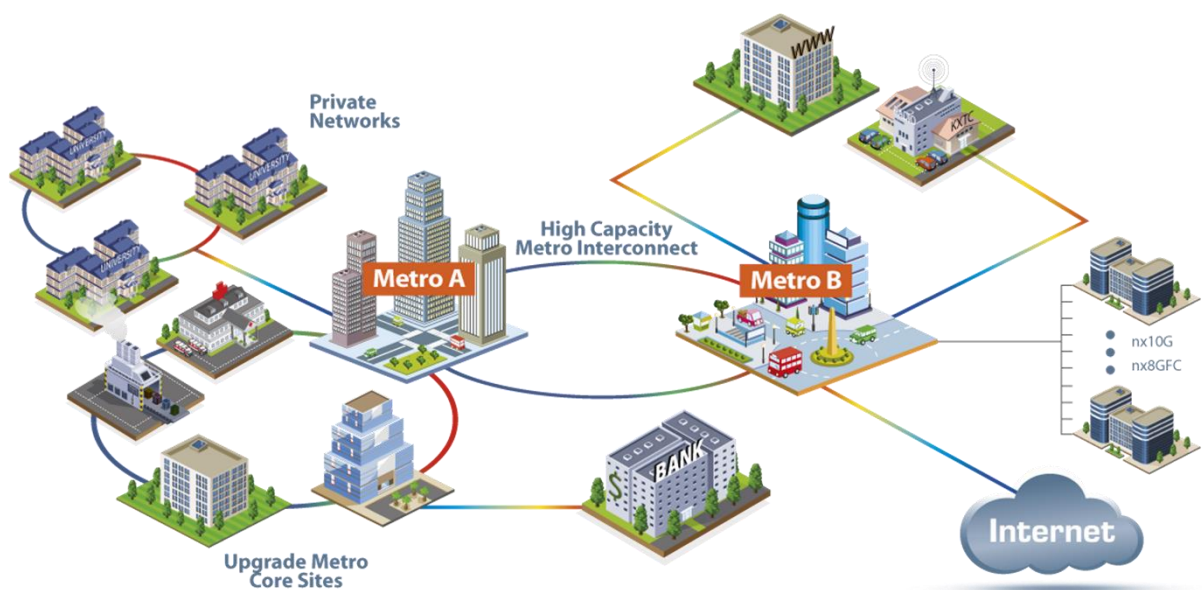

Live Services at the Rack Centre

L2 & L3 Leased Lines to Medallion over protected routes, up to 10Gbps. Leased Lines to any part of the country over a mix of fibre and MW.

Services on the Roadmap

L2 & L3 Leased Lines to MDXi, WACS, ACE, SAT3 over protected routes, up to 10Gbps. To be ready in Q1, 2021.